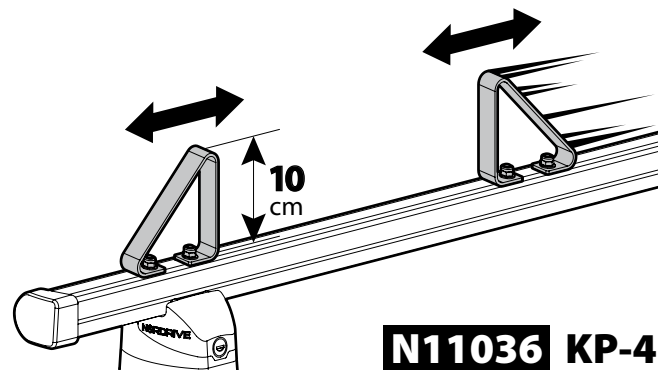

Alluminio / Aluminium

Kargo Roller

N11030 KP-0 | L = 64 cm

N11034 KP-7 | L = 96 cm

Load Stops

N11031 KP-1

N11036 KP-4

Eye-Bolts