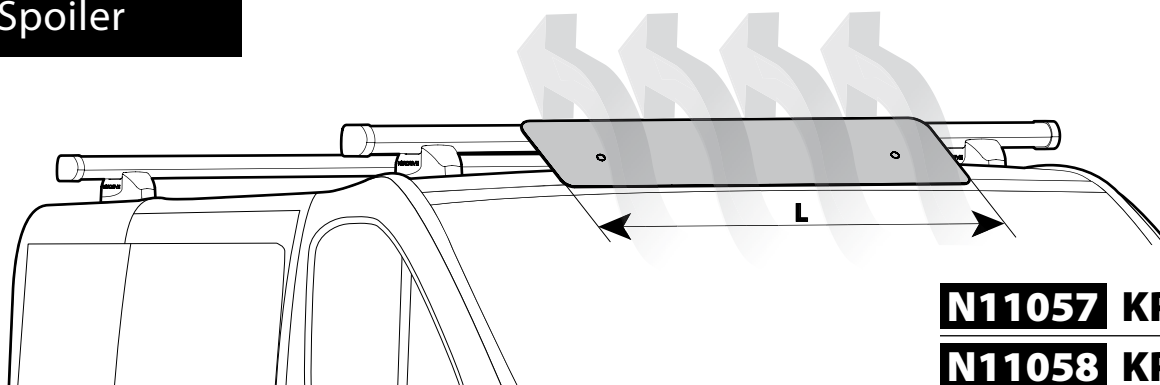

Spoiler

N11057 KP-9 | L = 95 cm

N11058 KP-11 | L = 110 cm