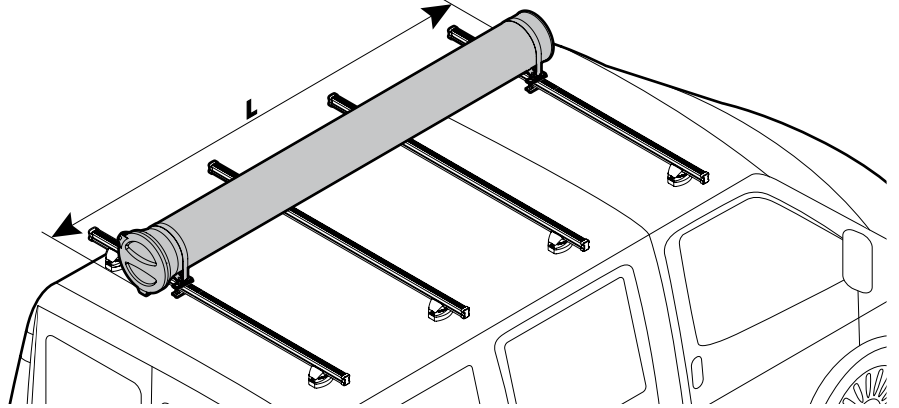

Alluminio / Aluminium

Kargo Tube

N11050 T200 | L = 205 cm

N11051 T300 | L = 305 cm

N11052 T400 | L = 405 cm

Ladder Holder Straps

N11065 U-5

Ladder Step Adapter