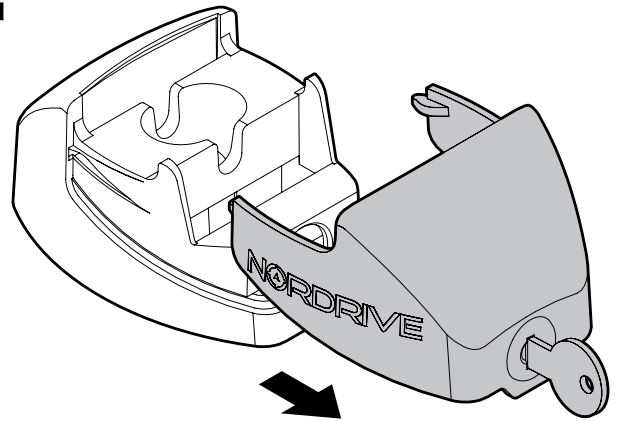

NORDRIVE®

TRANSPORT SOLUTIONS

Art. **N30422**

1 x Year