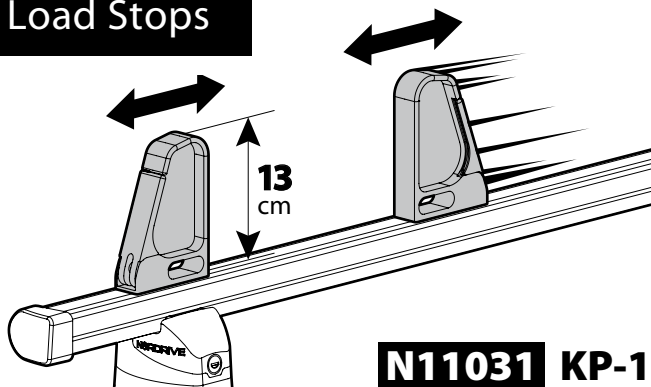

Alluminio / Aluminium

Kargo Roller

N11030 KP-0 | L = 64 cm

N11034 KP-7 | L = 96 cm

Load Stops

N11031 KP-1

N11036 KP-4

Eye-Bolts