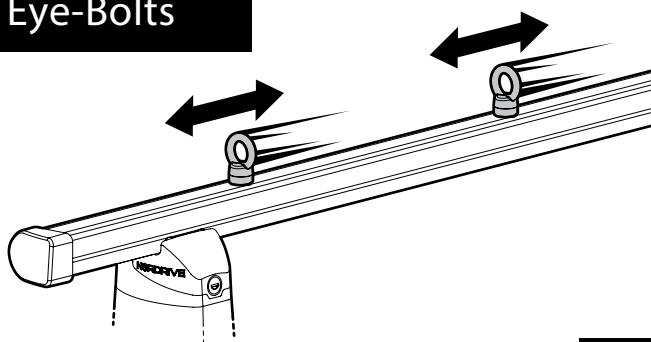

Alluminio / Aluminium

Kargo Roller

N11030 KP-0 | L = 64 cm

N11034 KP-7 | L = 96 cm

Load Stops

N11031 KP-1

N11036 KP-4

Eye-Bolts