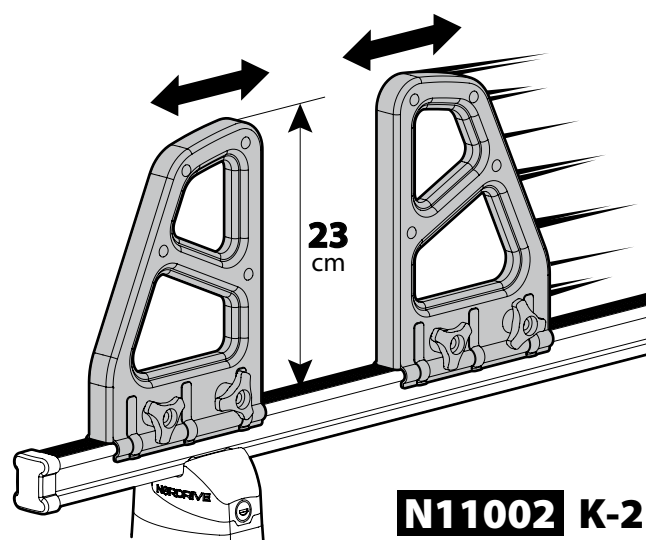

Kargo series

Acciaio / Steel

Kargo Roller

N11000 K-0 | L = 64 cm

N11003 K-7 | L = 96 cm

Load Stops

N11001 K-1

N11002 K-2

Spoiler

N11053 K-9 | L = 95 cm

N11054 K-11 | L = 110 cm