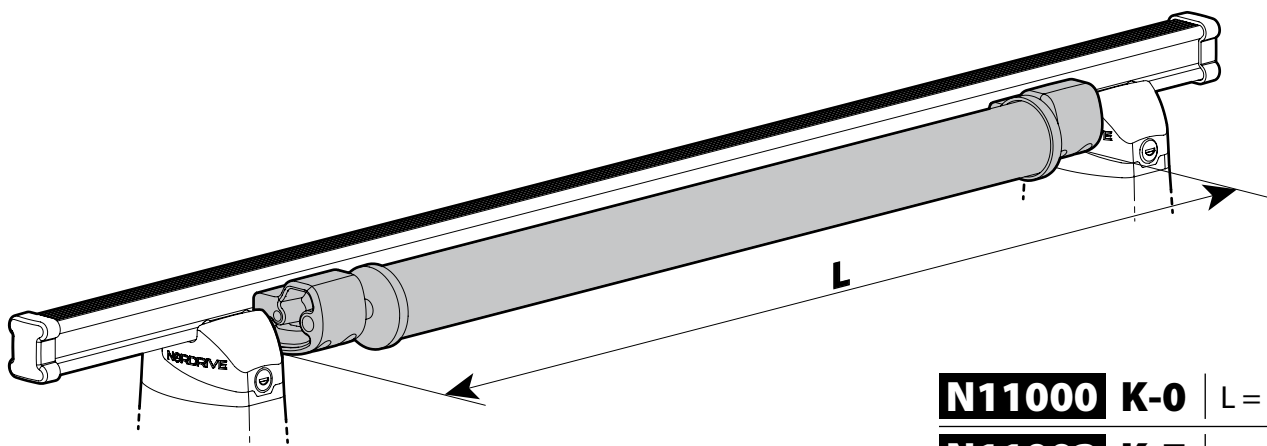

②

Opened **Lock** **Locked**

NORDRIVE

Kargo series

Acciaio / Steel

Kargo Roller

N11000 K-0 | L = 64 cm

N11003 K-7 | L = 96 cm