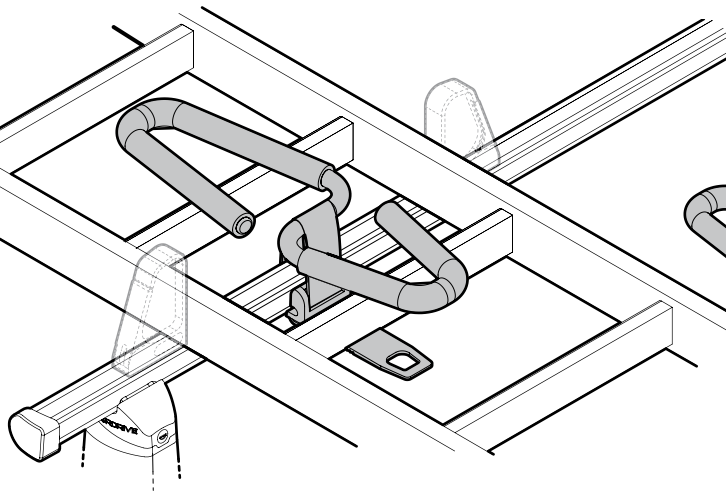

Alluminio / Aluminium

Kargo Tube

N11050 T200 | L = 205 cm

N11051 T300 | L = 305 cm

N11052 T400 | L = 405 cm

Ladder Holder Straps

N11065 U-5

Ladder Step Adapter