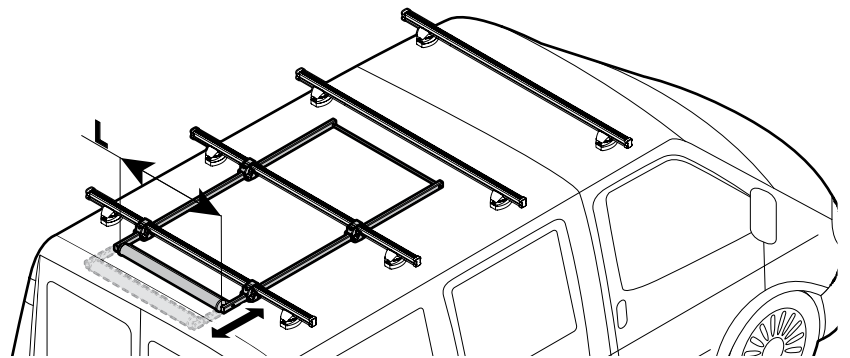

Extension Roller

N11020 U-0 | L = 64 cm

N11021 U-7 | L = 96 cm

- **I** Lotto di produzione da comunicare per eventuali ricambi
- **GB** Production lot number to be communicated for any spare parts
- **F** Lot de production à communiquer pour toute pièce de rechange
- **D** Produktionscharge für eventuelle Ersatzteile
- **E** Lote de producción a comunicar por cualquier repuesto

Lot.

NORDRIVE®
TRANSPORT SOLUTIONS

NORDRIVE® is a registered trademark of
LAMPA S.p.A.
Via G. Rossa 53/55, 46019 Viadana (MN) ITALY
Tel. +39 0375 820700
UNI EN ISO 9001:2008 Certified Company
www.nordrive.it
www.lampa.it