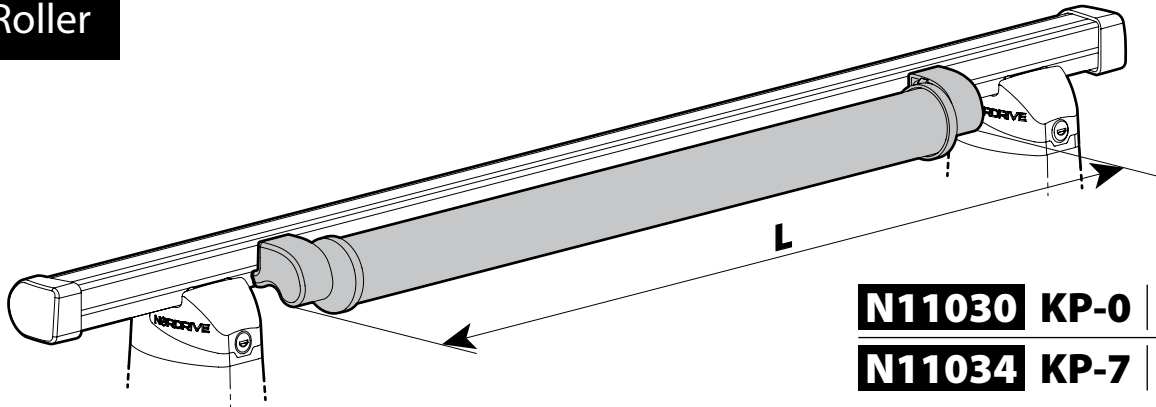

OPTIONALS PER / FOR / FÜR:

Kargo-Plus series

Alluminio / Aluminium

Kargo Roller

N11030 KP-0 | L = 64 cm

N11034 KP-7 | L = 96 cm