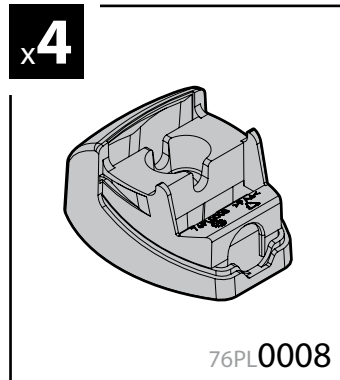

NORDRIVE®

TRANSPORT SOLUTIONS

Art. **N30422**

1 x Year