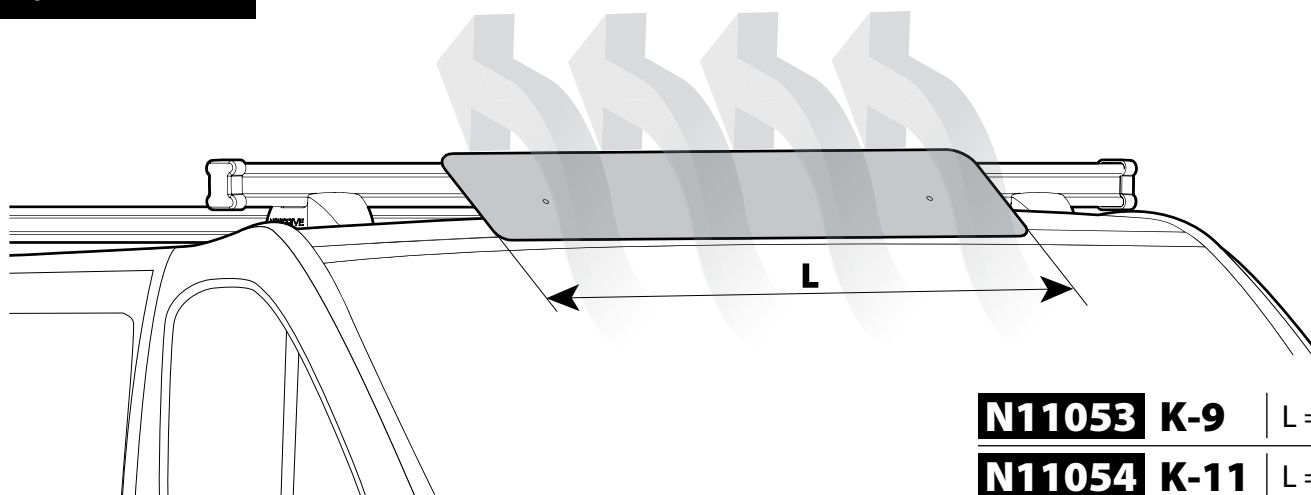

Load Stops

N11001 K-1

N11002 K-2

Spoiler

N11053 K-9 | L = 95 cm

N11054 K-11 | L = 110 cm

OPTIONALS PER / FOR / FÜR:

Kargo-Plus series