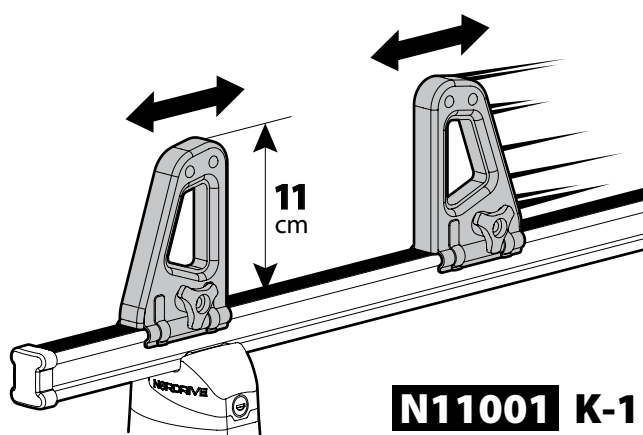

Load Stops

N11001 K-1