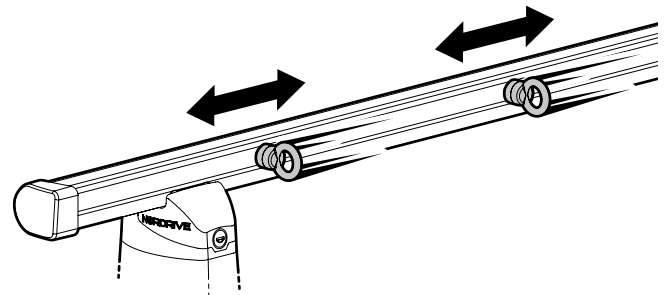

OPTIONALS PER / FOR / FÜR:

Kargo-Plus series

Alluminio / Aluminium

Kargo Roller

N11030 KP-0 | L = 64 cm

N11034 KP-7 | L = 96 cm

Load Stops

N11031 KP-1

N11036 KP-4

Eye-Bolts

N11033 KP-3

Spoiler

N11057 KP-9 | L = 95 cm

N11058 KP-11 | L = 110 cm